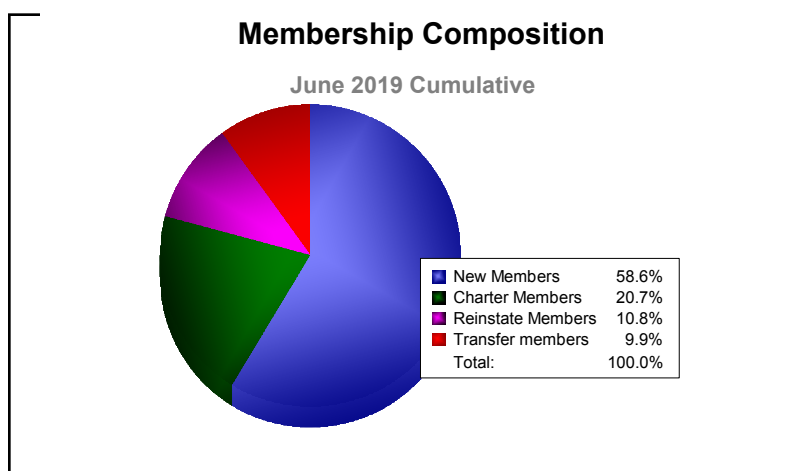

Year	New Clubs	Dropped Clubs	Gain/ Loss Clubs	New Members	Charter Members	Reinstate Members	Transfer Members	Total Member Added	Total Members Dropped	Gain/ Loss Members
2014-2015	0	-1	-1	106	2	7	22	137	-155	-18
2015-2016	1	0	1	122	25	11	17	175	-182	-7
2016-2017	0	-1	-1	67	6	7	5	85	-124	-39
2017-2018	0	-2	-2	89	6	9	18	122	-179	-57
2018-2019	1	0	1	65	23	12	11	111	-150	-39
<b>Average</b>	<b>0</b>	<b>-1</b>	<b>0</b>	<b>90</b>	<b>12</b>	<b>9</b>	<b>15</b>	<b>126</b>	<b>-158</b>	<b>-32</b>