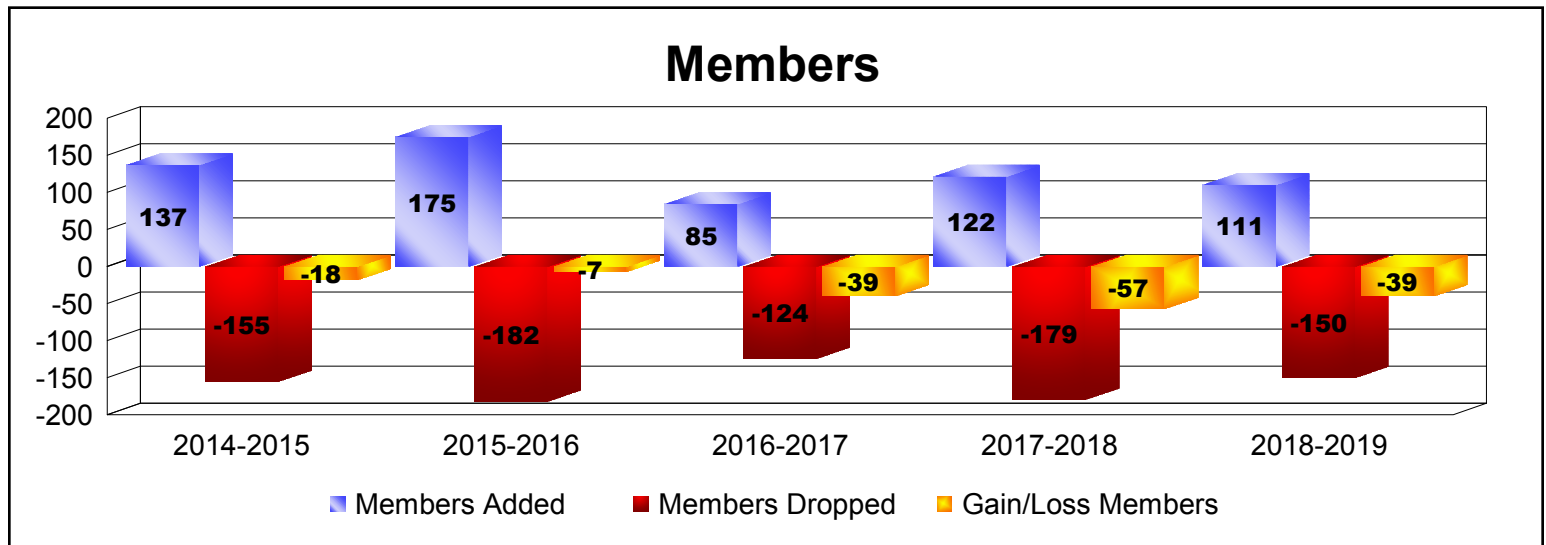

Year	New Clubs	Dropped Clubs	Gain/ Loss Clubs	New Members	Charter Members	Reinstate Members	Transfer Members	Total Member Added	Total Members Dropped	Gain/ Loss Members
2014-2015	0	-1	-1	106	2	7	22	137	-155	-18
2015-2016	1	0	1	122	25	11	17	175	-182	-7
2016-2017	0	-1	-1	67	6	7	5	85	-124	-39
2017-2018	0	-2	-2	89	6	9	18	122	-179	-57
2018-2019	1	0	1	65	23	12	11	111	-150	-39
<b>Average</b>	<b>0</b>	<b>-1</b>	<b>0</b>	<b>90</b>	<b>12</b>	<b>9</b>	<b>15</b>	<b>126</b>	<b>-158</b>	<b>-32</b>

Year	New Clubs	Dropped Clubs	Gain/ Loss Clubs	New Members	Charter Members	Reinstate Members	Transfer Members	Total Member Added	Total Members Dropped	Gain/ Loss Members
2014-2015	0	0	0	0	0	0	0	0	0	0
2015-2016	0	-1	-1	0	0	0	0	0	-8	-8
<b>Average</b>	<b>0</b>	<b>-1</b>	<b>-1</b>	<b>0</b>	<b>0</b>	<b>0</b>	<b>0</b>	<b>0</b>	<b>-4</b>	<b>-4</b>