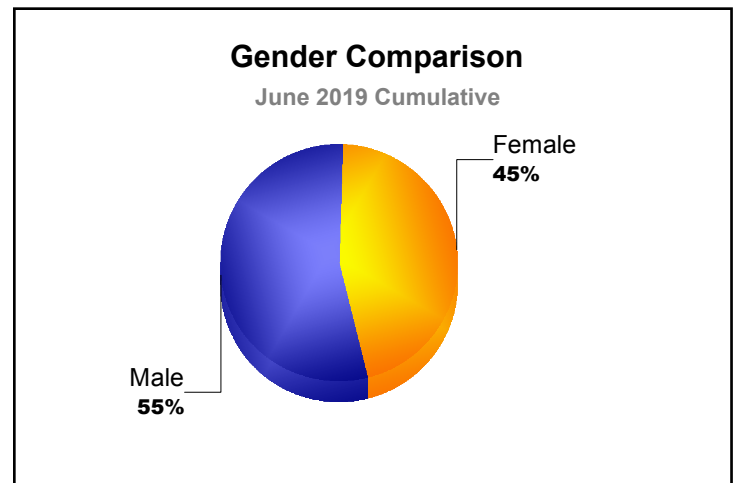

Year	New Clubs	Dropped Clubs	Gain/ Loss Clubs	New Members	Charter Members	Reinstate Members	Transfer Members	Total Member Added	Total Members Dropped	Gain/ Loss Members
2014-2015	0	-1	-1	106	2	7	22	137	-155	-18
2015-2016	1	0	1	122	25	11	17	175	-182	-7
2016-2017	0	-1	-1	67	6	7	5	85	-124	-39
2017-2018	0	-2	-2	89	6	9	18	122	-179	-57
2018-2019	1	0	1	65	23	12	11	111	-150	-39
<b>Average</b>	<b>0</b>	<b>-1</b>	<b>0</b>	<b>90</b>	<b>12</b>	<b>9</b>	<b>15</b>	<b>126</b>	<b>-158</b>	<b>-32</b>