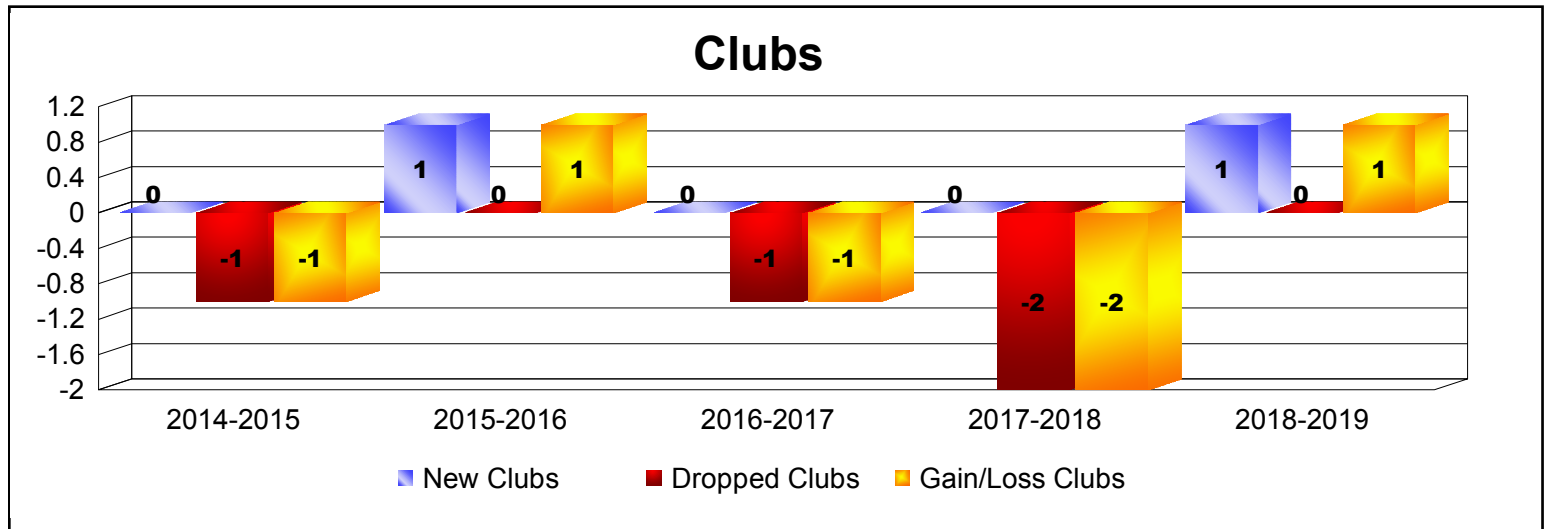

Year	New Clubs	Dropped Clubs	Gain/ Loss Clubs	New Members	Charter Members	Reinstate Members	Transfer Members	Total Member Added	Total Members Dropped	Gain/ Loss Members
2014-2015	0	-1	-1	106	2	7	22	137	-155	-18
2015-2016	1	0	1	122	25	11	17	175	-182	-7
2016-2017	0	-1	-1	67	6	7	5	85	-124	-39
2017-2018	0	-2	-2	89	6	9	18	122	-179	-57
2018-2019	1	0	1	65	23	12	11	111	-150	-39
<b>Average</b>	<b>0</b>	<b>-1</b>	<b>0</b>	<b>90</b>	<b>12</b>	<b>9</b>	<b>15</b>	<b>126</b>	<b>-158</b>	<b>-32</b>

Year	New Clubs	Dropped Clubs	Gain/ Loss Clubs	New Members	Charter Members	Reinstate Members	Transfer Members	Total Member Added	Total Members Dropped	Gain/ Loss Members
2014-2015	0	0	0	0	0	0	0	0	0	0
2015-2016	0	-1	-1	0	0	0	0	0	-8	-8
<b>Average</b>	<b>0</b>	<b>-1</b>	<b>-1</b>	<b>0</b>	<b>0</b>	<b>0</b>	<b>0</b>	<b>0</b>	<b>-4</b>	<b>-4</b>